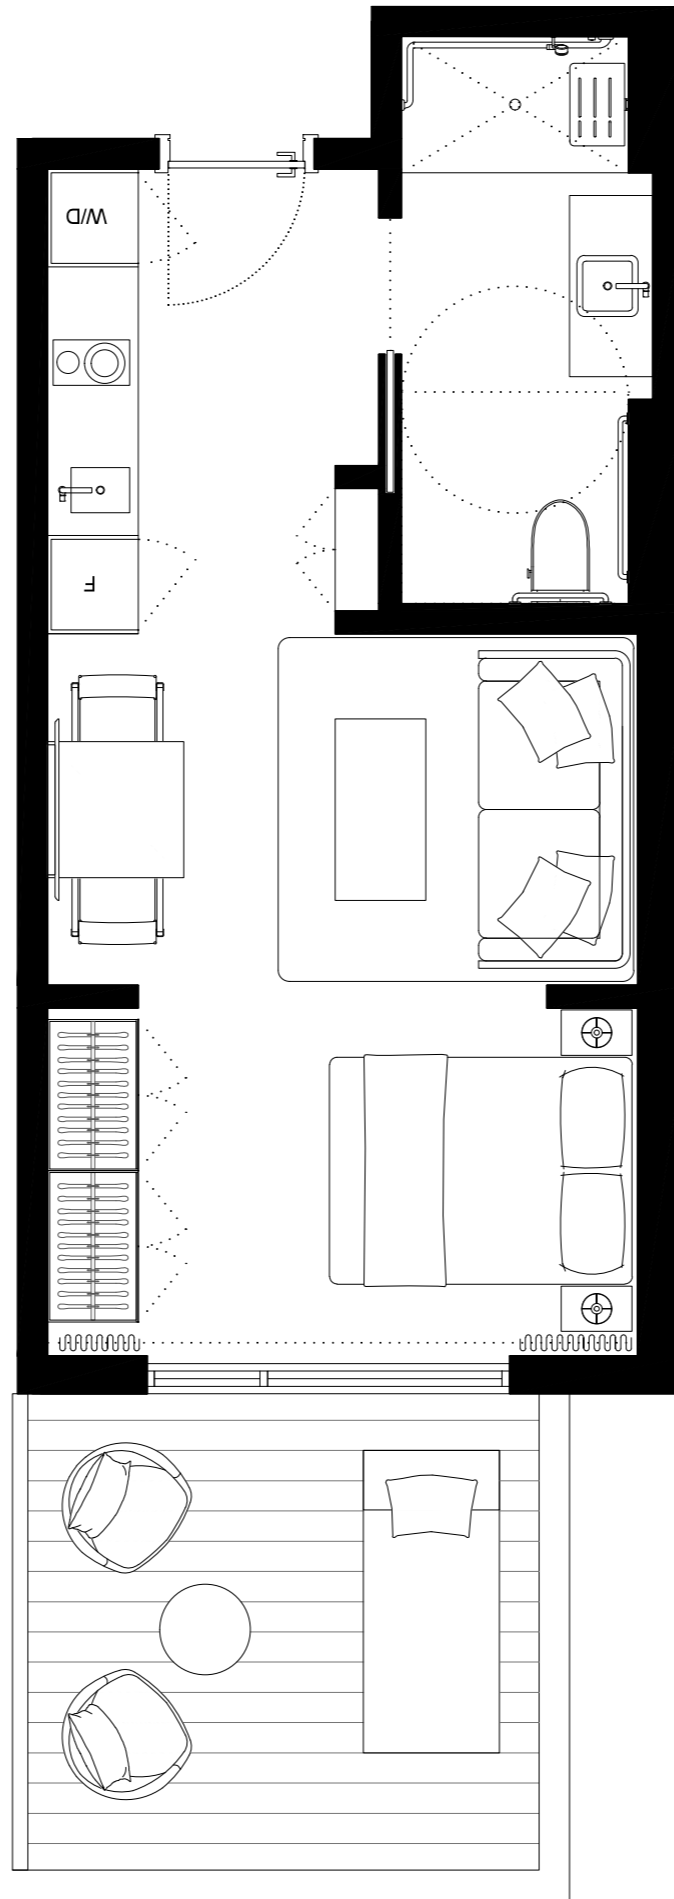

EDGEWATER MIAMI
VIDA[®]
 RESIDENCES

UNIT 336
STUDIO

INTERIOR 420sqft/39m²
 EXTERIOR 137sqft/12,7m²
 TOTAL 557sqft/51,7m²

301	303	305	307	309	311	313	315	317	319	321	323	325	327	329	331	333	335	337	
302	304	306	308	310	312	318	320	322	324	326	328	330	332	334	336				

These drawings are conceptual only and are for the convenience of reference. They should not be relied upon as representations, express or implied, of the final detail of the residences. Units shown are examples of unit types and may not depict actual units. Stated square footages are ranges for a particular unit type and are measured to the exterior boundaries of the exterior walls and the centerline of interior demising walls and in fact vary from the area that would be determined by using the description and definition of the unit set forth in the declaration (which generally only includes the interior airspace between the perimeter walls and excludes interior structural components). Note that measurements of rooms set forth on this floorplan are generally taken at the greatest points of each given room (as if the room were a perfect rectangle), without regards for any cutouts. Accordingly, the area of the actual room will typically be smaller than the product obtained by multiplying the stated length times width. All dimensions are approximate and may vary with actual construction, and all floor plans and development plans are subject to change.